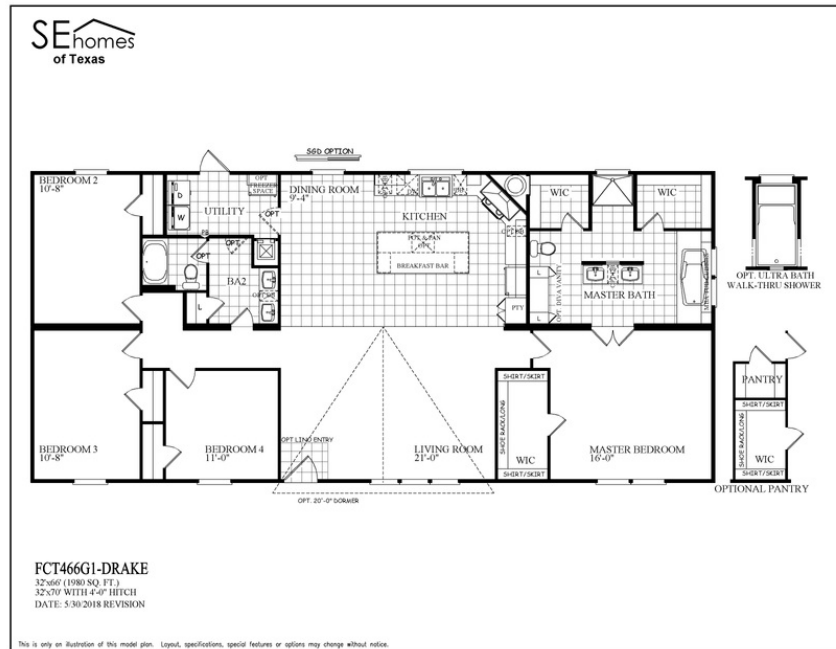

THE DRAKE Model number: 45TFC32664AH18

4 beds • 2 baths • 2112 sq.ft. • 32' width • 66' depth

Our home building facilities invest in continuous product and process improvements. Plans, dimensions, features, materials, specifications and availability are subject to change without notice or obligation. Renderings and floor plans are representative likenesses of our homes and may differ from the actual homes. We invite you to tour a Home Center near you and inspect the highest value in quality housing available or call (361) 575-2520 to speak with a Home Consultant. Copyright 2017, CMH. All rights reserved.

<https://www.claytonhomesvictoria.com>

**CLAYTON HOMES-
VICTORIA**

1708 HOUSTON HIGHWAY
VICTORIA, TX 77901

Monday - Thursday: 9am to 6pm
Friday: 9am to 6pm
Saturday: 9am to 5pm
Sunday: Closed

(361) 575-2520