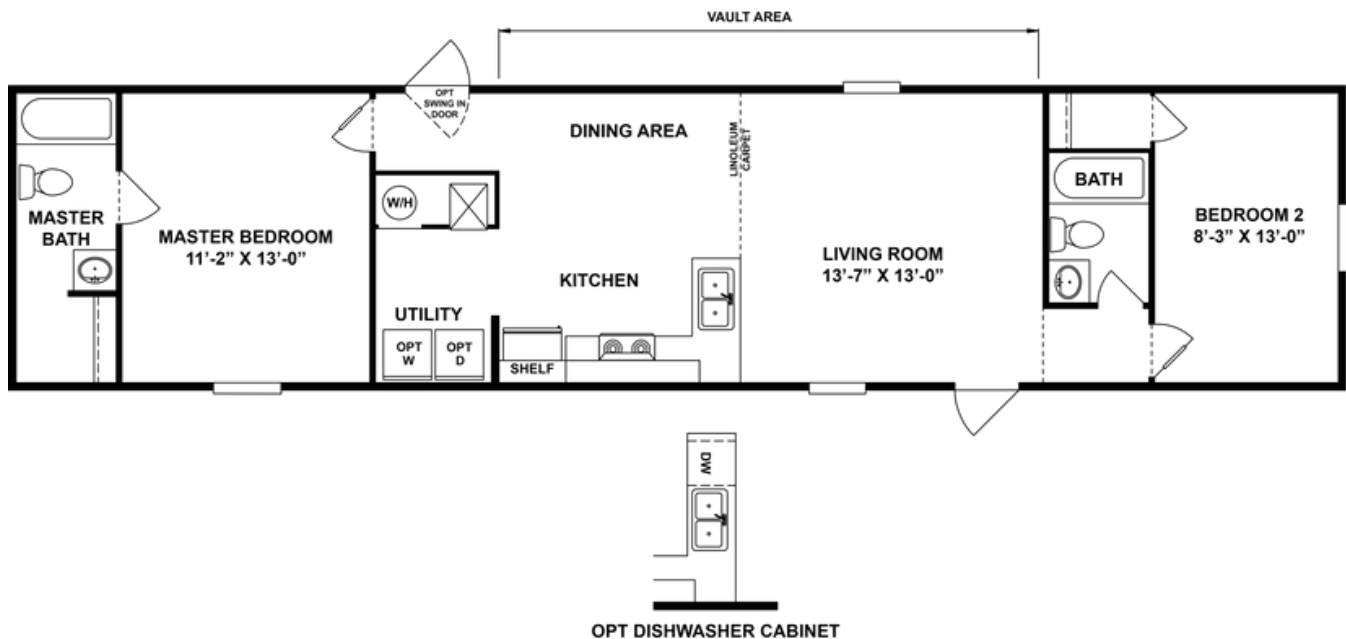

**DELIGHT** Model number: 97TRU14602AH19

**2 beds • 2 baths • 840 sq.ft. • 14' width • 60' depth**

Our home building facilities invest in continuous product and process improvements. Plans, dimensions, features, materials, specifications and availability are subject to change without notice or obligation. Renderings and floor plans are representative likenesses of our homes and may differ from the actual homes. We invite you to tour a Home Center near you and inspect the highest value in quality housing available or call (361) 575-2520 to speak with a Home Consultant. Copyright 2017, CMH. All rights reserved.

## DELIGHT Model number: 97TRU14602AH19

**2 beds • 2 baths • 840 sq.ft. • 14' width • 60' depth**

Our home building facilities invest in continuous product and process improvements. Plans, dimensions, features, materials, specifications and availability are subject to change without notice or obligation. Renderings and floor plans are representative likenesses of our homes and may differ from the actual homes. We invite you to tour a Home Center near you and inspect the highest value in quality housing available or call (361) 575-2520 to speak with a Home Consultant. Copyright 2017, CMH. All rights reserved.