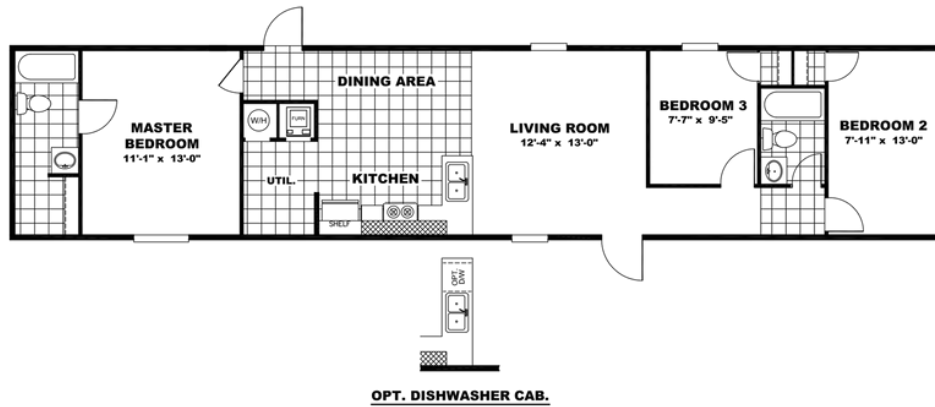

ELATION Model number: 97TRU14663AH18

3 beds • 2 baths • 924 sq.ft. • 14' width • 66' depth

Our home building facilities invest in continuous product and process improvements. Plans, dimensions, features, materials, specifications and availability are subject to change without notice or obligation. Renderings and floor plans are representative likenesses of our homes and may differ from the actual homes. We invite you to tour a Home Center near you and inspect the highest value in quality housing available or call (361) 575-2520 to speak with a Home Consultant. Copyright 2017, CMH. All rights reserved.